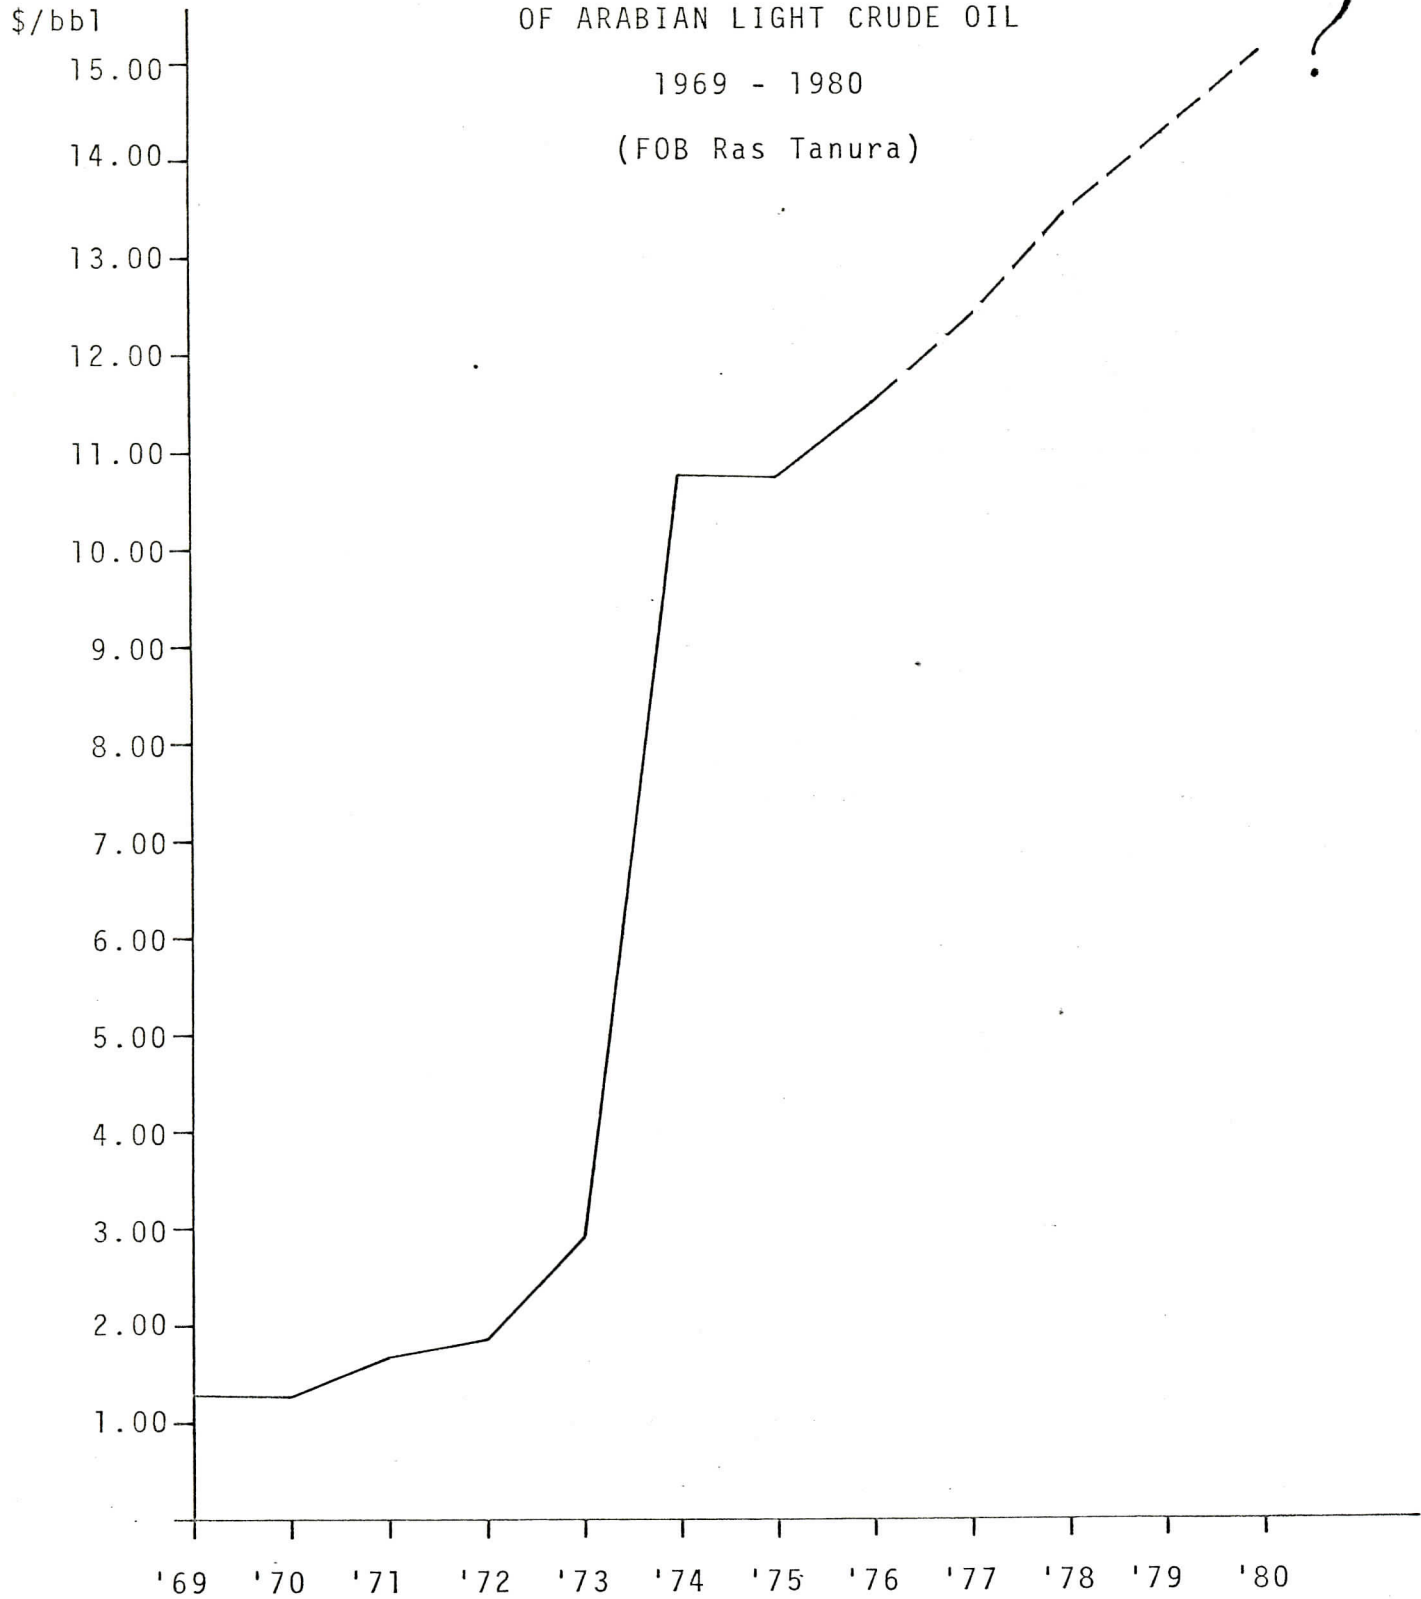

ANNUAL AVERAGE ESTIMATED SALES PRICE

OF ARABIAN LIGHT CRUDE OIL

1969 - 1980

(FOB Ras Tanura)

Source: Petroleum Industry Research Foundation, Inc.